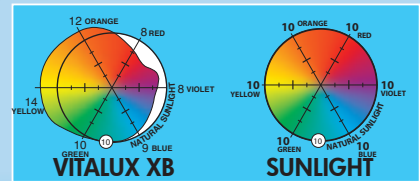

MEBULBS

XTREME DUTY™

HYBRID™ FLUORESCENT

LED & FLUORESCENT TECHNOLOGIES COMBINED

VITALUX®

XTRABRITE

BRING SUNSHINE INDOORS!

- **57% BRIGHTER THAN STANDARD T8***
= **95% LUMEN MAINTENANCE!**
- **BALANCED SPECTRUM**
 - **LIKE BEING OUTDOORS**
 - **REDUCES EYE STRAIN AND FATIGUE!**
- **UP TO 5 TIMES LIFE OF STANDARD LED & FLUORESCENT LAMPS**